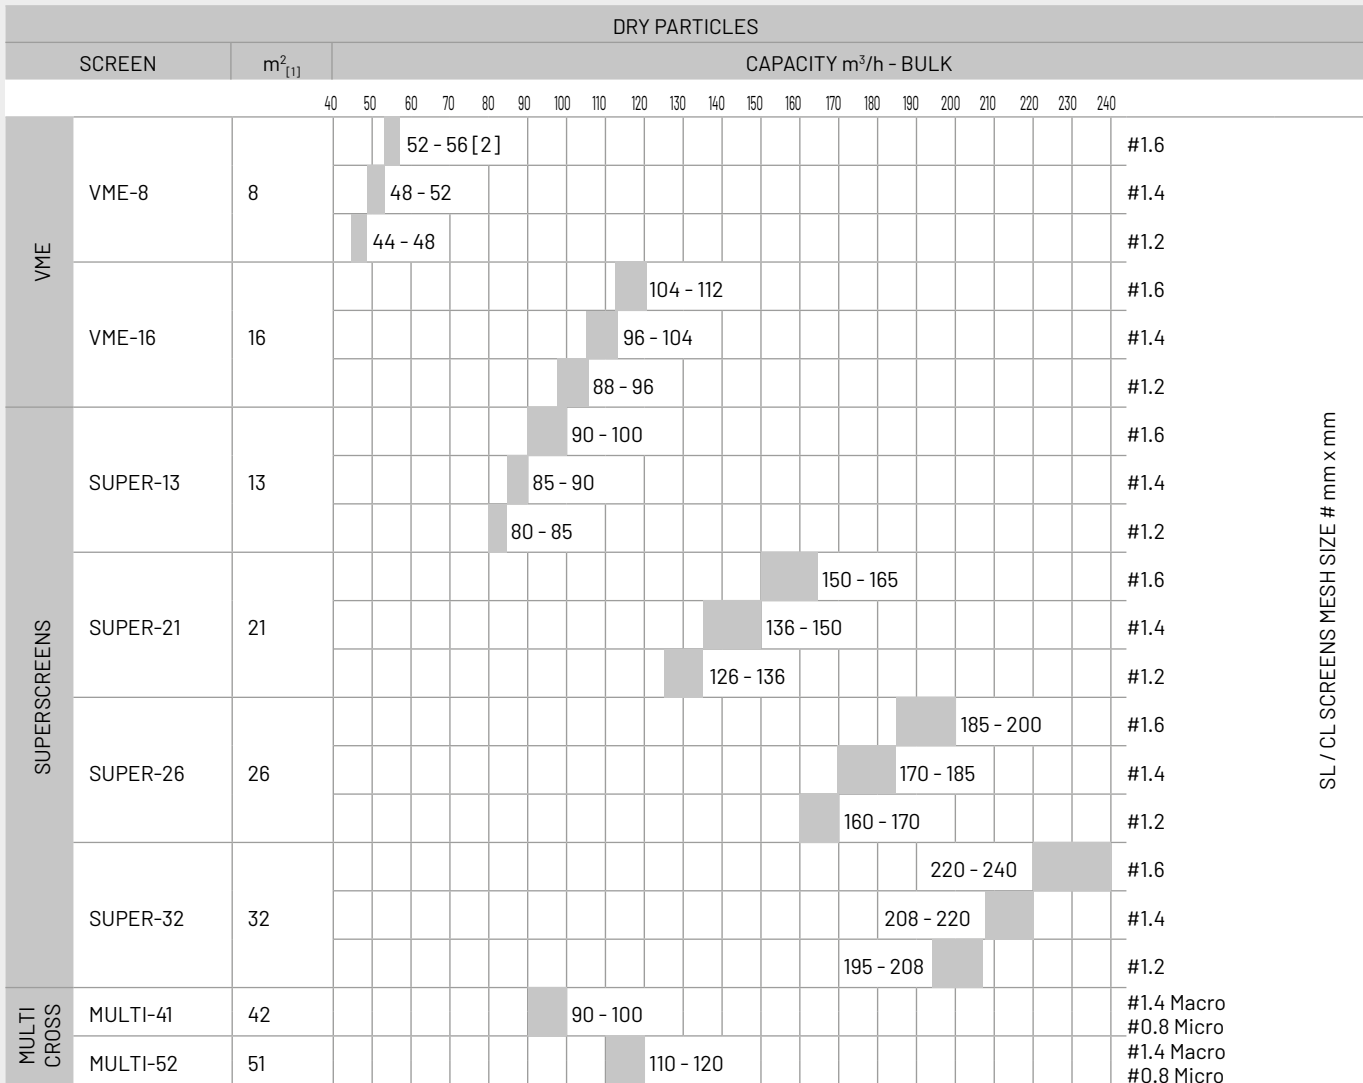

**BEST IN CLASS FOR:**

WOOD BASED PANELS:  
MDF/HDF  
PB/SPB  
OSB/LSB/FOSB

PRESSED WOOD PACKAGING:  
PALLET BLOCKS

PELLETS & ENERGY:  
WOOD PELLETS AND  
BLACK PELLETS  
LIME

WOOD RECYCLING AND  
WASTE TREATMENT:  
WASTE

FOR DRY PARTICLES

2 Decks

3 Fractions  
SUPERSCREEN-2P-13-EJ-...

3 Decks

4 Fractions  
SUPERSCREEN-3P-13-EJ-...

4 Decks

5 Fractions  
SUPERSCREEN-4P-13-EJ-...

FOR CHIPS

2 Decks

3 Fractions  
SUPERSCREEN-2P-13-EJ-...  
SUPERSCREEN-2P-16-EJ-...

3 Decks

4 Fractions  
SUPERSCREEN-3P-13-EJ-...  
SUPERSCREEN-3P-16-EJ-...

O = FEEDING  
1...5 = FRACTIONS

M1 = SCREENING  
BOX MOVEMENT